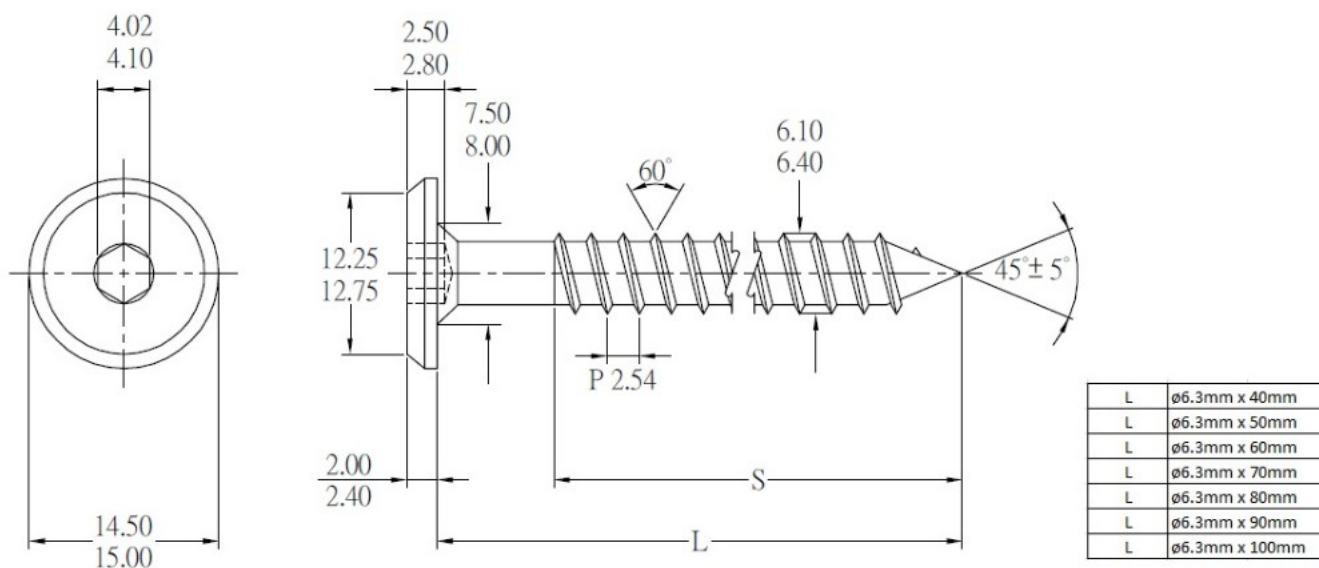

PRODUCT SHEET

Description:

Fifteen Wood Screw, Steel YZP, $\phi 6.3\text{mm} \times 100\text{mm}$, Hex 4mm

Item number:

12.01.397-0

Units	Box	Carton	HS Code	Barcode
Pcs.	1	600	7318149199	
				5704866103190